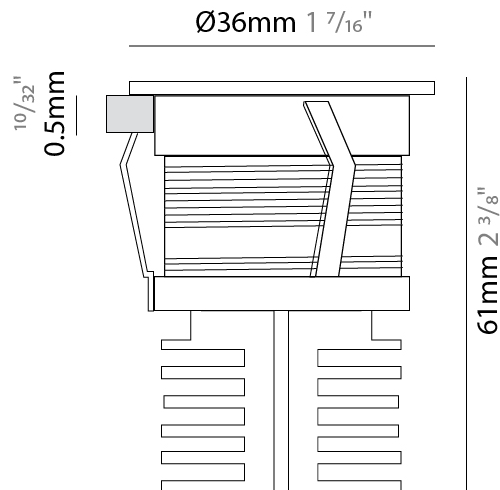

PHYSICAL

Shape: Round _____
 Diameter (mm): 36 _____
 Diameter (in): 1 7/16 _____
 Depth (mm): 61 _____
 Depth (in): 2 3/8 _____
 Min. Recessing Depth (mm): 66 _____
 Min. Recessing Depth (in): 2 5/8 _____
 Light Distribution: Direct _____
 Weight (kg): 0.06 _____
 Weight (lbs): 0.13 _____
 Diffuser: Transparent methacrylate _____
 Gasket: Silicone rubber _____
 Fixture Finish: Chrome _____
 Fixture Material: Aluminum Die Cast _____
 Cut-out Measurements: 28mm / 1 3/32 _____

RATINGS AND CERTIFICATIONS

Certified By: Certified for North American Standards _____
 IP rating: IP68 _____

0.08kg / 0.18 lbs

28mm 1 1/8"

PROJECT	_____
TYPE	_____
SPECIFIER	_____
QUANTITY	_____
DATE	_____

Shape: Round _____
 Diameter (mm): 20 _____
 Diameter (in): 13/16 _____
 Height (mm): 28 _____
 Height (in): 1 1/8 _____
 Min. Recessing Depth (mm): 33 _____
 Min. Recessing Depth (in): 1 5/16 _____
 Light Distribution: Direct _____
 Weight (kg): 0.02 _____
 Weight (lbs): 0.044 _____
 Gasket: Silicon rubber _____
 Fixture Finish: Chrome _____
 Fixture Material: Aluminum Die Cast _____

Shape: Square _____
 Length (mm): 20 _____
 Length (in): 13/16 _____
 Width (mm): 20 _____
 Width (in): 13/16 _____
 Depth (mm): 28 _____
 Depth (in): 1 1/8 _____
 Min. Recessing Depth (mm): 33 _____
 Min. Recessing Depth (in): 1 5/16 _____
 Light Distribution: Direct _____
 Weight (kg): 0.05 _____
 Weight (lbs): 0.11 _____
 Gasket: Silicon rubber _____
 Fixture Finish: Chrome _____
 Fixture Material: Aluminum Die Cast _____