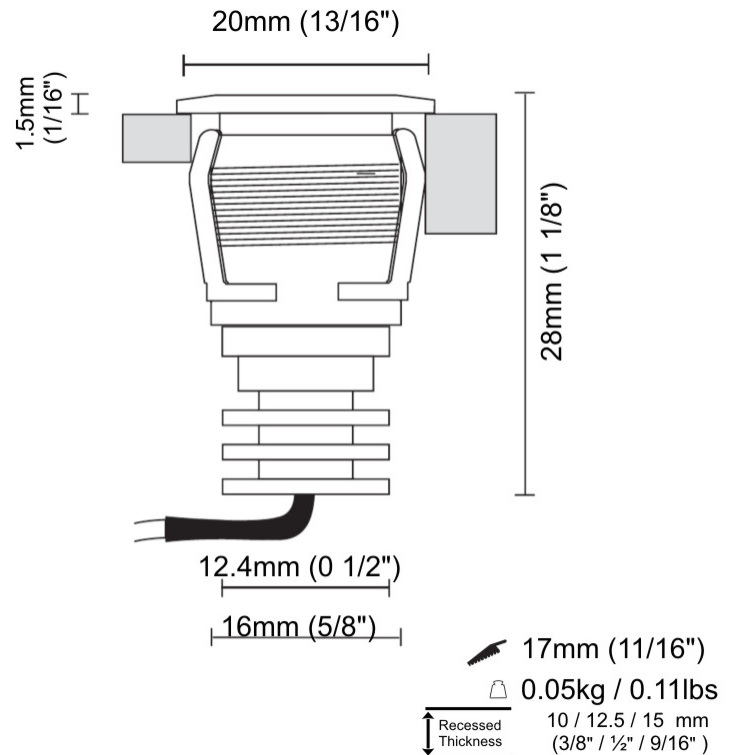

GENERAL

Series: Eyes _____
Subseries: Eyes Round _____
Brand: Side _____
Division: Exterior _____
Mounting Type: Recessed _____
Mounting Location: Ceiling _____
Subcategory: Downlight _____

PHYSICAL

Shape: Round _____
Diameter (mm): 20 _____
Diameter (in): 13/16 _____
Height (mm): 28 _____
Height (in): 1 1/8 _____
Min. Recessing Depth (mm): 33 _____
Min. Recessing Depth (in): 1 5/16 _____
Light Distribution: Direct _____
Weight (kg): 0.02 _____
Weight (lbs): 0.044 _____
Gasket: Silicon rubber _____
Fixture Finish: Chrome _____
Fixture Material: Aluminum Die Cast _____

ELECTRICAL

Lamp Type: LED (Zhaga Standard) _____
Total Output Wattage (W): 1.2 _____
Dimming: 0-10V Dimming / Phase Dimming (120Vac Only) _____
Driver Included: No _____
Driver Location: Remote _____
Driver Type: Constant Current - 120 / 277Vac _____
Input Voltage (V): 120 - 277 _____
Constant Current (MA): 350 _____
Upon Request: (Not included - see components [IP65 or higher enclosure to be supplied by others]) Remote: 0-10Vdc dimming / Phase dimming @120Vac only / 277Vac _____

LED

Number of LEDs: 1 _____
Color Temperature (°K): 3000 / 4000 _____
Max. Delivered Lumen (lm): 58.4 / 64.9 _____
Nominal Lumen (lm): 120 / 125 _____
CRI: >80 CRI _____
Lamp Life (hrs): 50000 _____

OPTICAL

Optic°: 100° _____

RATINGS AND CERTIFICATIONS

Certified By: Certified for North American Standards _____
IP rating: IP68 _____